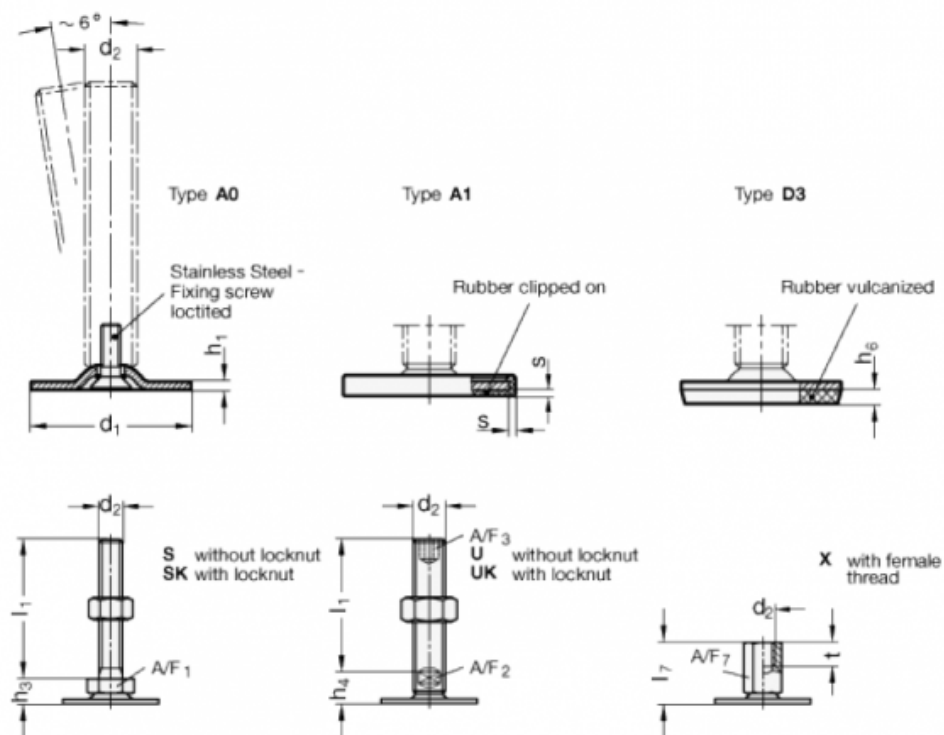

Article number: 204080M840A0S

Description: E+G levelling foot
GN 40-80-M8-40-A0-S

Note: S Without nut, External hexagon at the bottom

Measures

A/F1	= 17
d1	= 80
d2	= M8
h1	= 3
h3	= 12
h6	=
l1	= 40
s	=